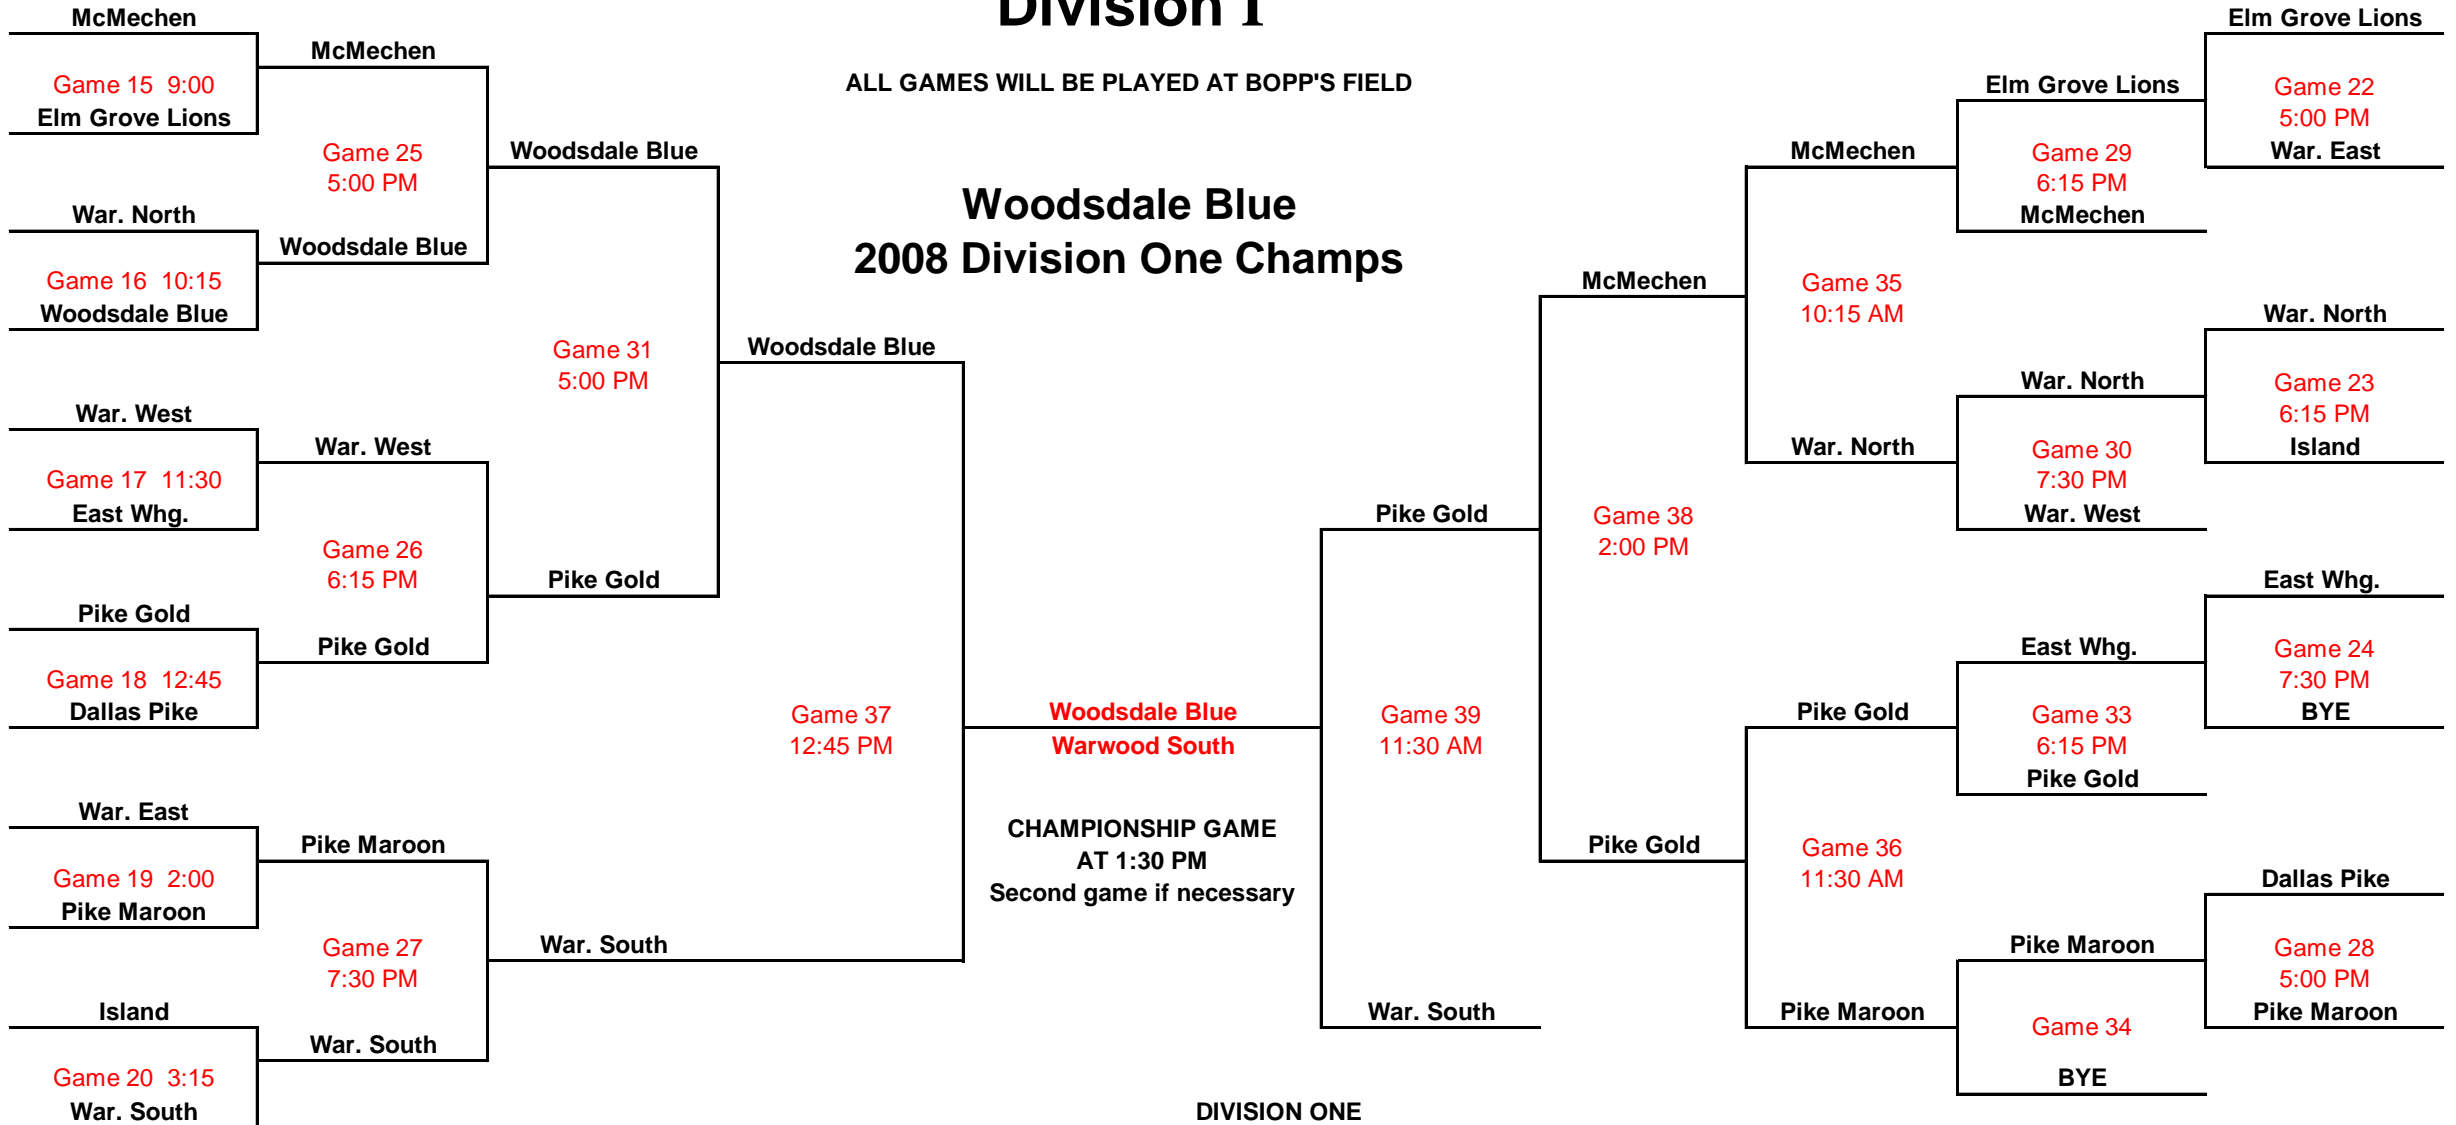

Division I

ALL GAMES WILL BE PLAYED AT BOPP'S FIELD

Woodsdale Blue 2008 Division One Champs

DIVISION ONE

6/22 Sunday: Games 15,16,17,18,19,20 (note: there is no game 21)

6/23 Monday - **RAIN OUT**

6/24 Tuesday: Games 22,23,24

6/25 Wednesday: Games 25,26,27

6/26 Thursday: Games 28,29,30

6/27 Friday: Games 31,33,34 (note: there is no game 32)

6/28 Saturday: Games 35,36,37,38

6/29 Sunday: Games 39, 40

6/30 Monday: If necessary @ 6 p.m.