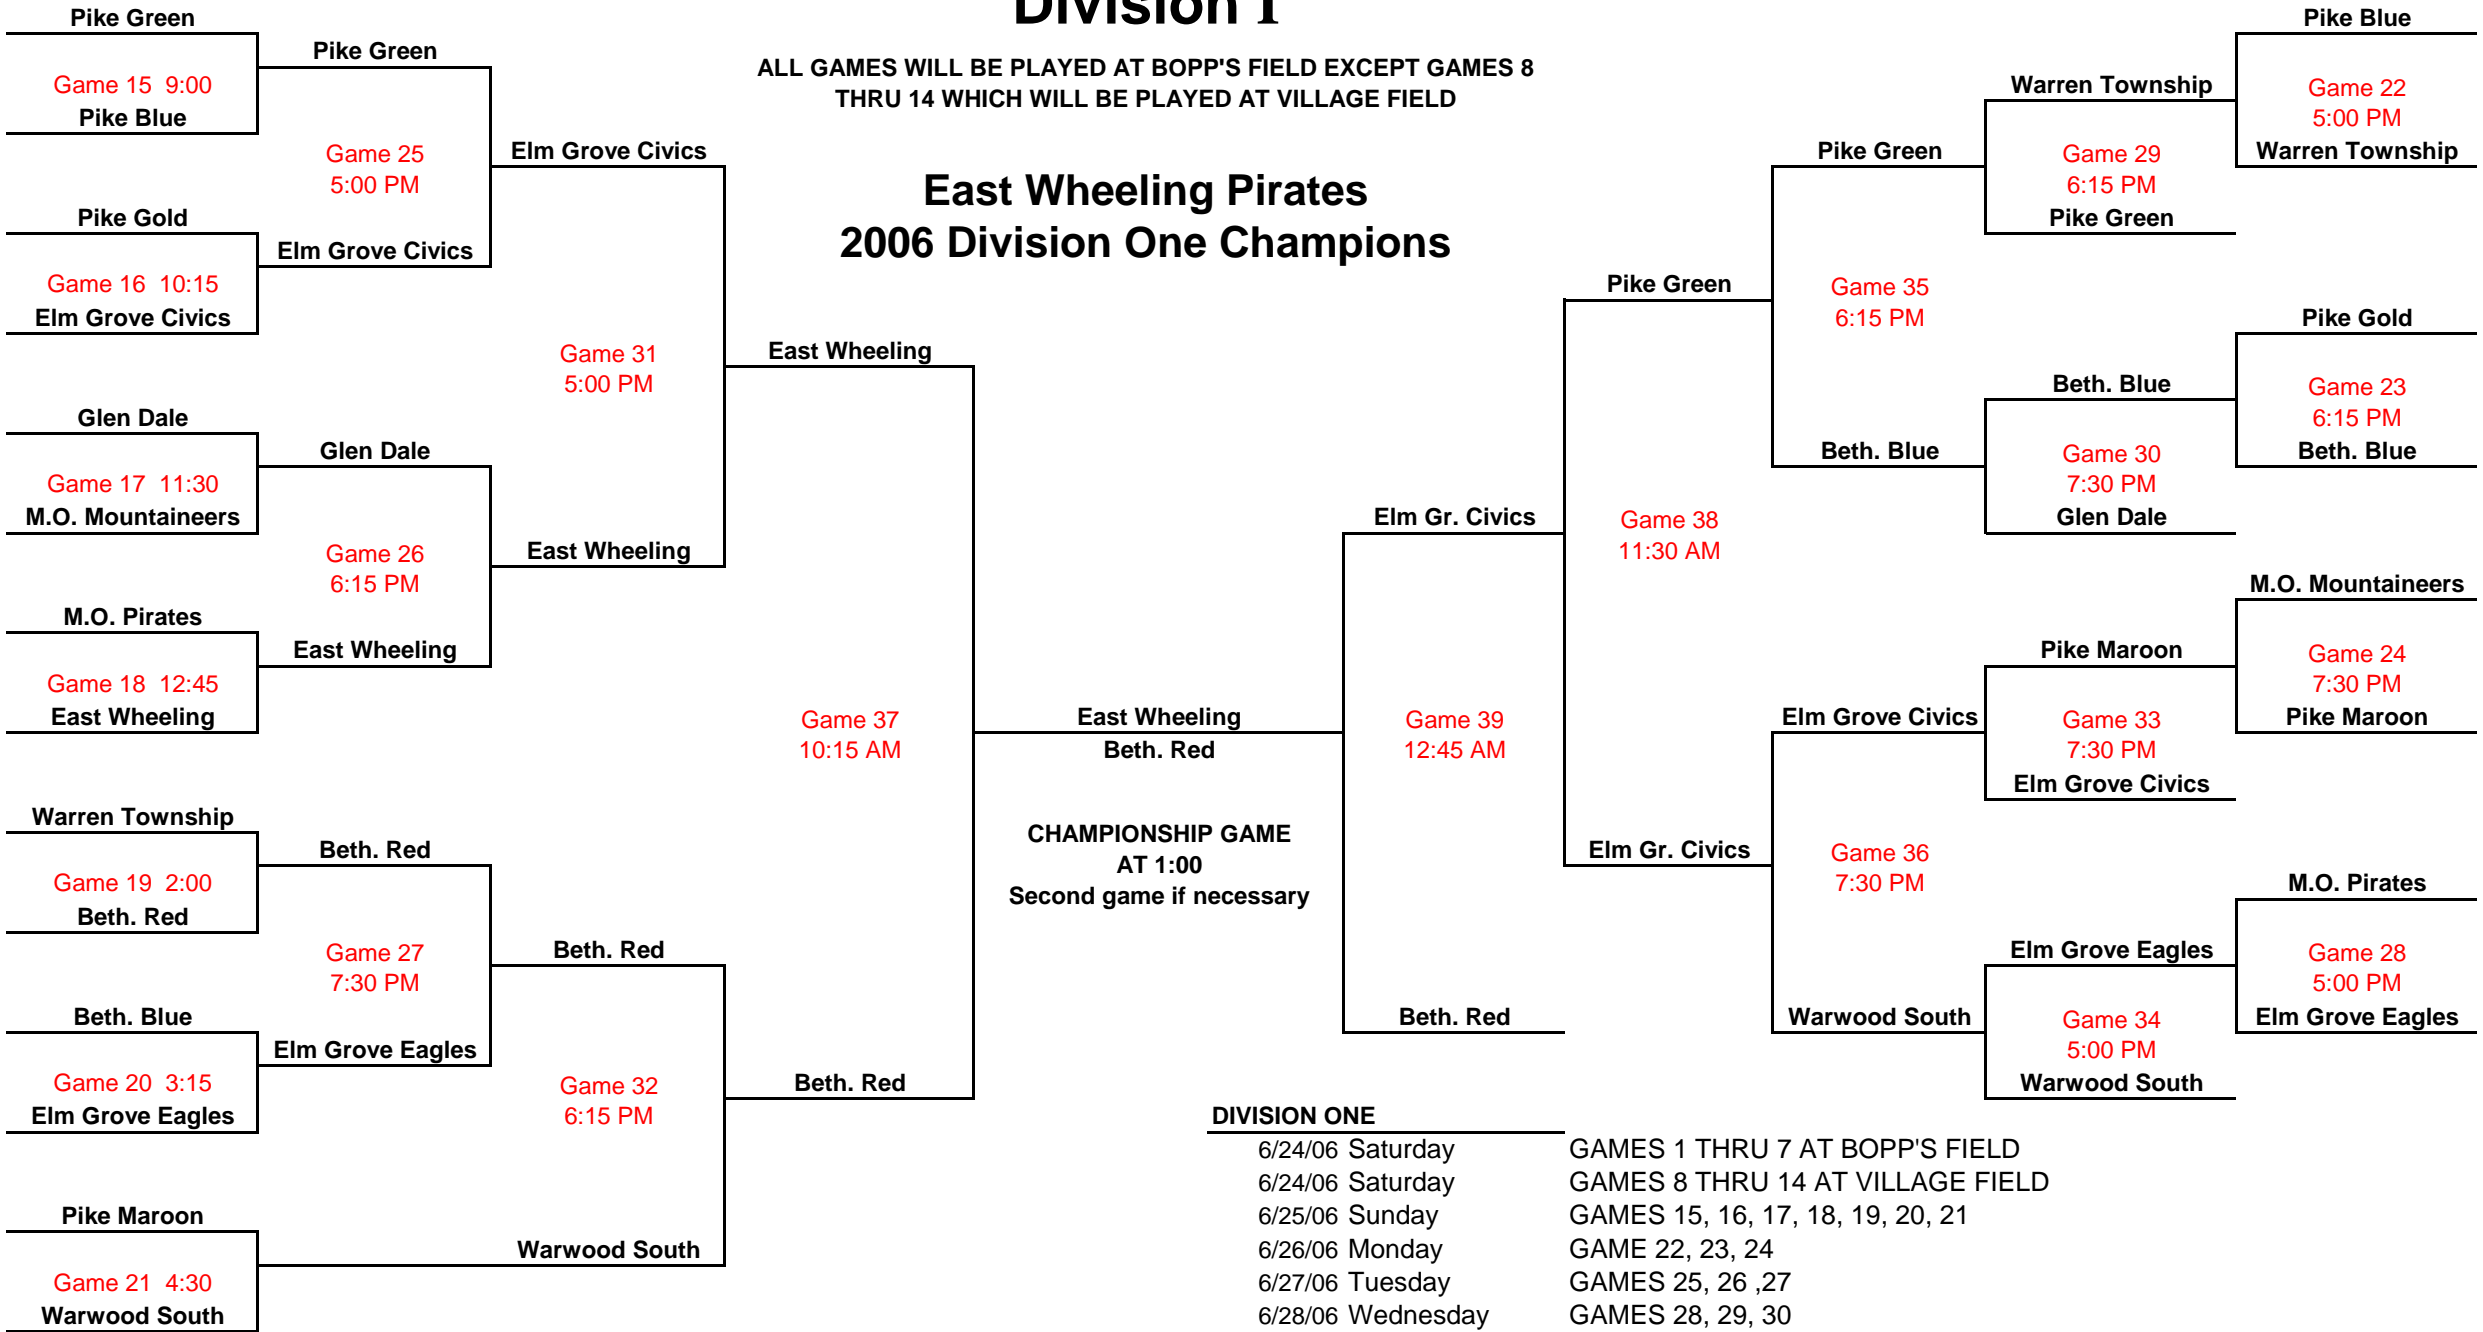

Division I

ALL GAMES WILL BE PLAYED AT BOPP'S FIELD EXCEPT GAMES 8
THRU 14 WHICH WILL BE PLAYED AT VILLAGE FIELD

East Wheeling Pirates 2006 Division One Champions

DIVISION ONE

- 6/24/06 Saturday
- 6/24/06 Saturday
- 6/25/06 Sunday
- 6/26/06 Monday
- 6/27/06 Tuesday
- 6/28/06 Wednesday
- 6/29/06 Thursday
- 6/30/06 Friday
- 7/1/06 Saturday
- 7/2/06 Sunday
- 7/3/06 Monday
- 7/4/06 Tuesday

- GAMES 1 THRU 7 AT BOPP'S FIELD
- GAMES 8 THRU 14 AT VILLAGE FIELD
- GAMES 15, 16, 17, 18, 19, 20, 21
- GAME 22, 23, 24
- GAMES 25, 26, 27
- GAMES 28, 29, 30
- GAMES 31, 32, 33
- GAMES 34, 35, 36
- GAMES 37, 38, 39
- GAME 40
- IF NECESSARY
- IF NECESSARY