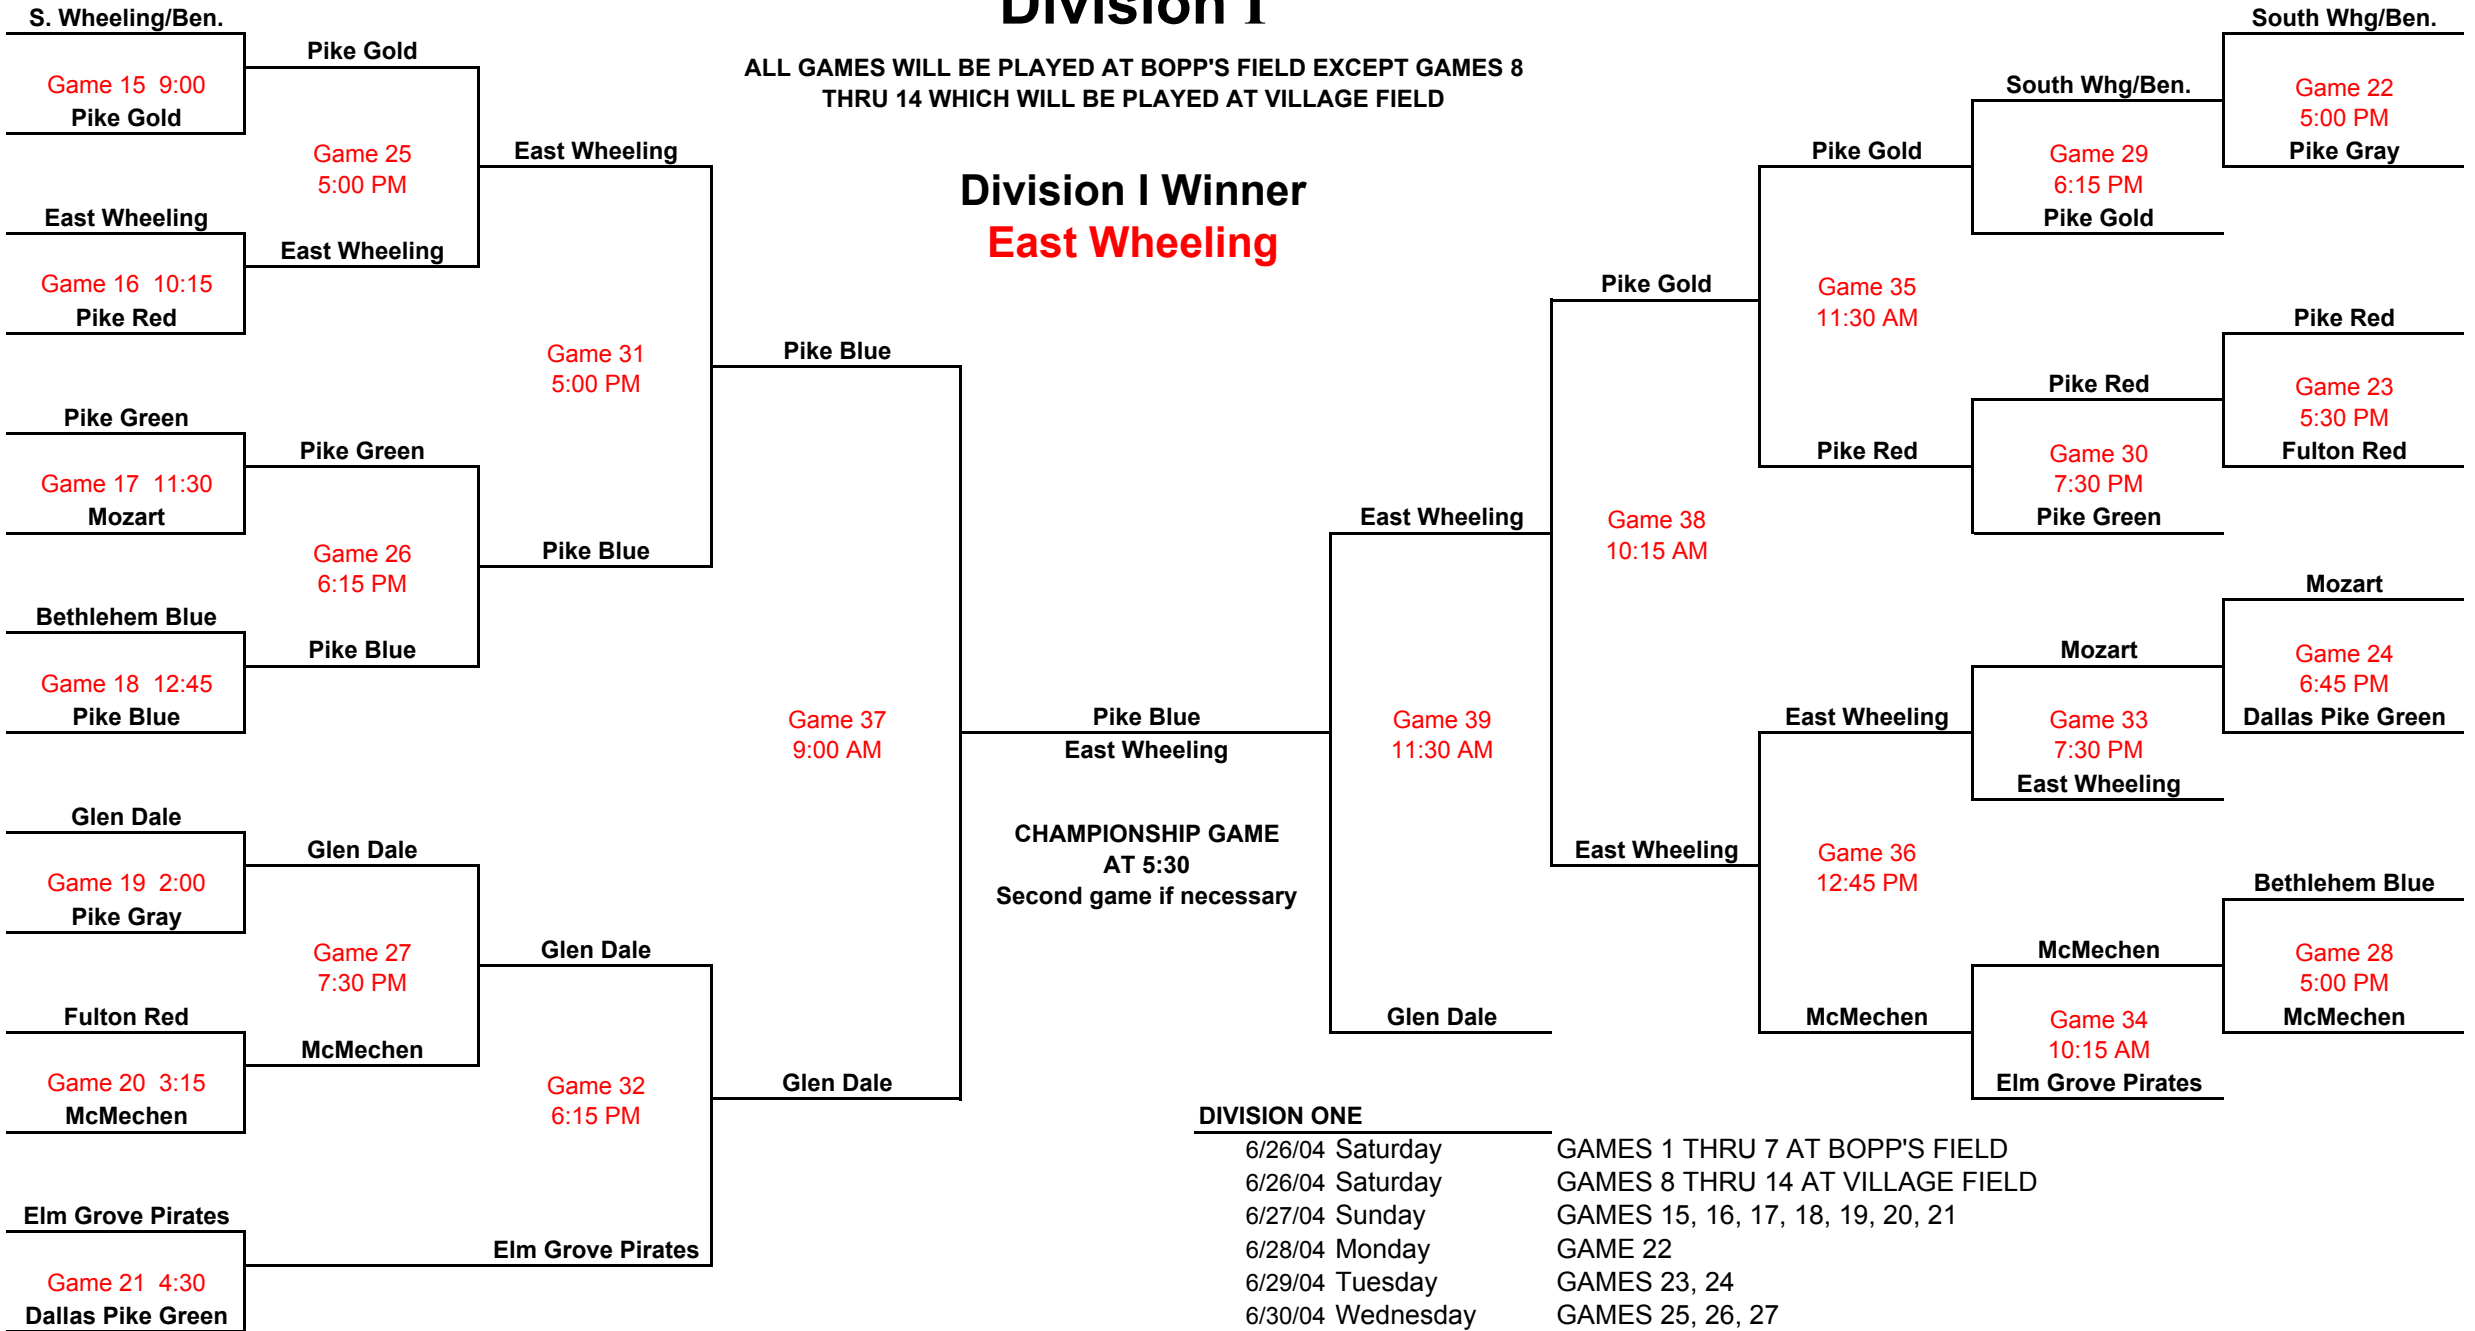

# Division I

ALL GAMES WILL BE PLAYED AT BOPP'S FIELD EXCEPT GAMES 8  
THRU 14 WHICH WILL BE PLAYED AT VILLAGE FIELD

## Division I Winner East Wheeling

- GAMES 1 THRU 7 AT BOPP'S FIELD
- GAMES 8 THRU 14 AT VILLAGE FIELD
- GAMES 15, 16, 17, 18, 19, 20, 21
- GAME 22
- GAMES 23, 24
- GAMES 25, 26, 27
- GAMES 28, 29, 30
- GAMES 31, 32, 33
- GAMES 34, 35, 36
- GAMES 37, 38, 39
- GAME 40